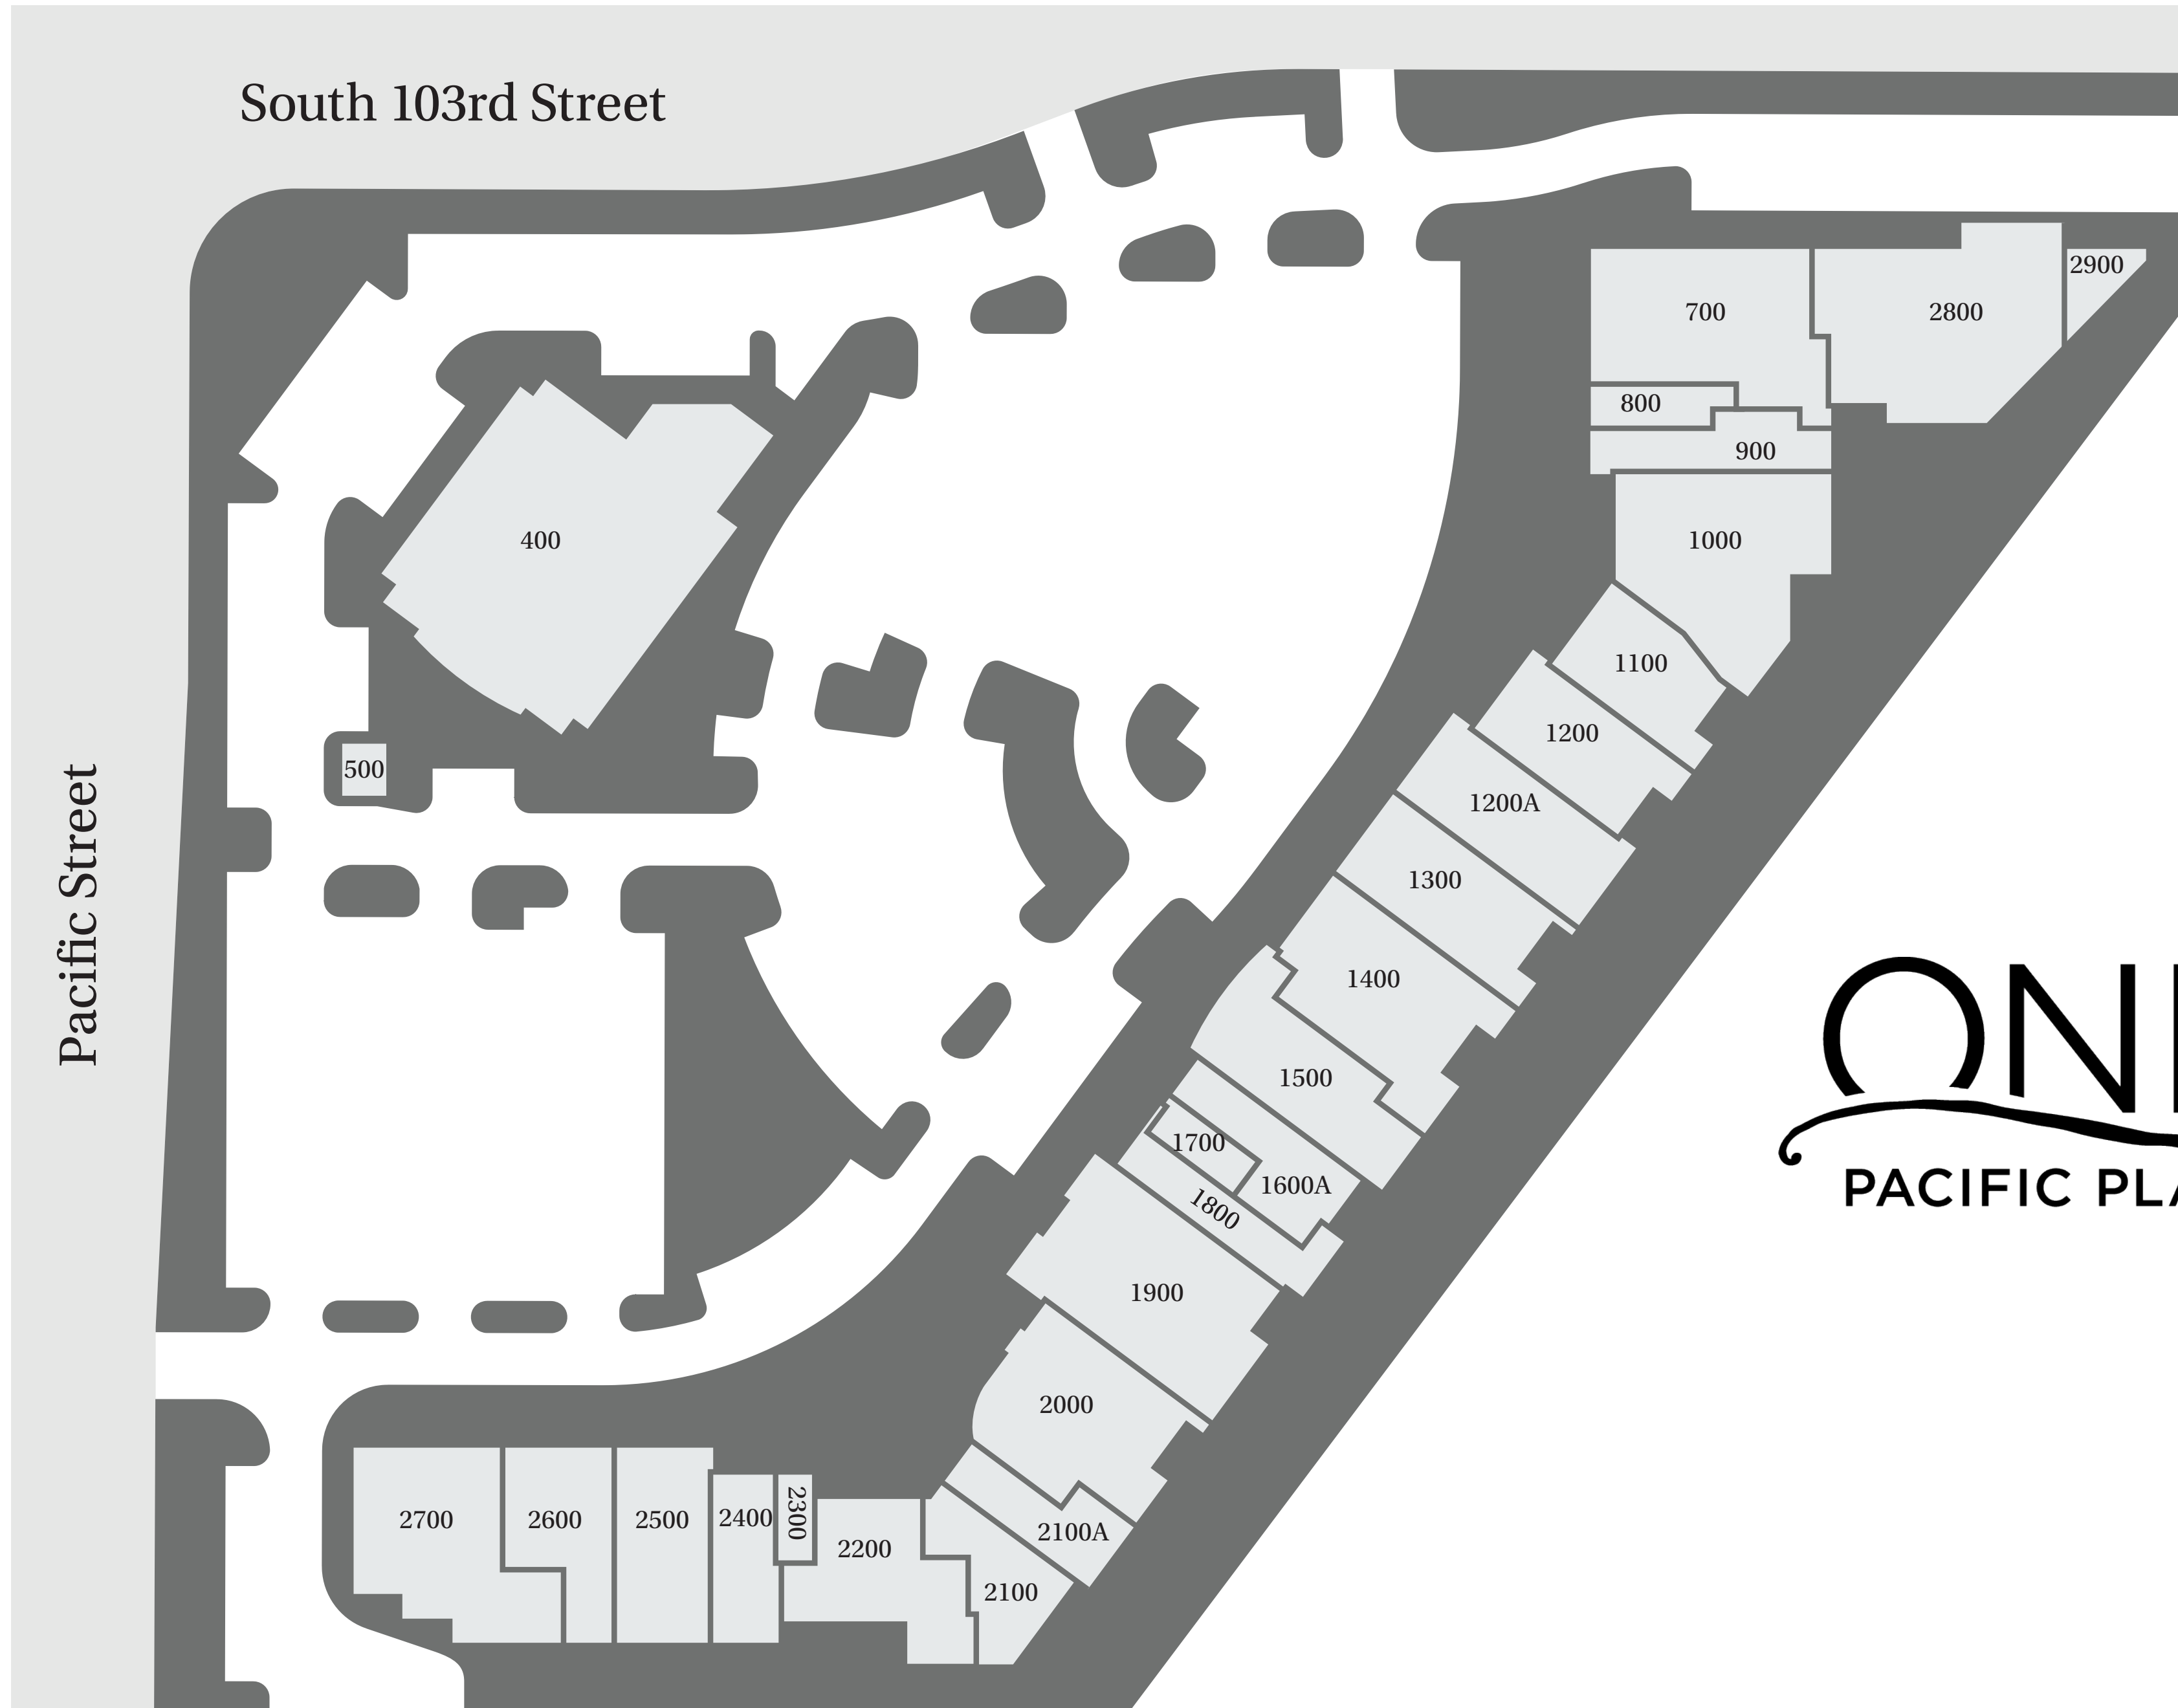

DIRECTORY

APPAREL

- 2200 Chico's
- 1000 Eddie Bauer
- 2000 Halberstadt's **(Coming Soon)**
- 1400 Talbots

RESTAURANTS & FOOD

- 700 Andrés Tortillery
- 1600A Nothing Bundt Cake
- 1800 Pokéworks
- 500 Scooter's Coffeehouse
- 2800 WheatFields

HEALTH & BEAUTY

- 1100 Bath & Body Works
- 2100 Dentistry for Health
- 2400 Five Salon - Aveda
- 1300 Hands & Stone
- 2300 L'Occitane en Preovence
- 1500 Modern Vision Solutions **(Coming Soon)**
- 1200A M.Vince Nail Spa
- 2600 Power Life **(Coming Soon)**

SPECIALTY

- 1200 Club Champion
- 2100 Dentistry for Health
- 800 Eden's Preserve
- 2500 Ideal Image
- 900 PLNK
- 400 Trader Joe's
- 2900 Qwest