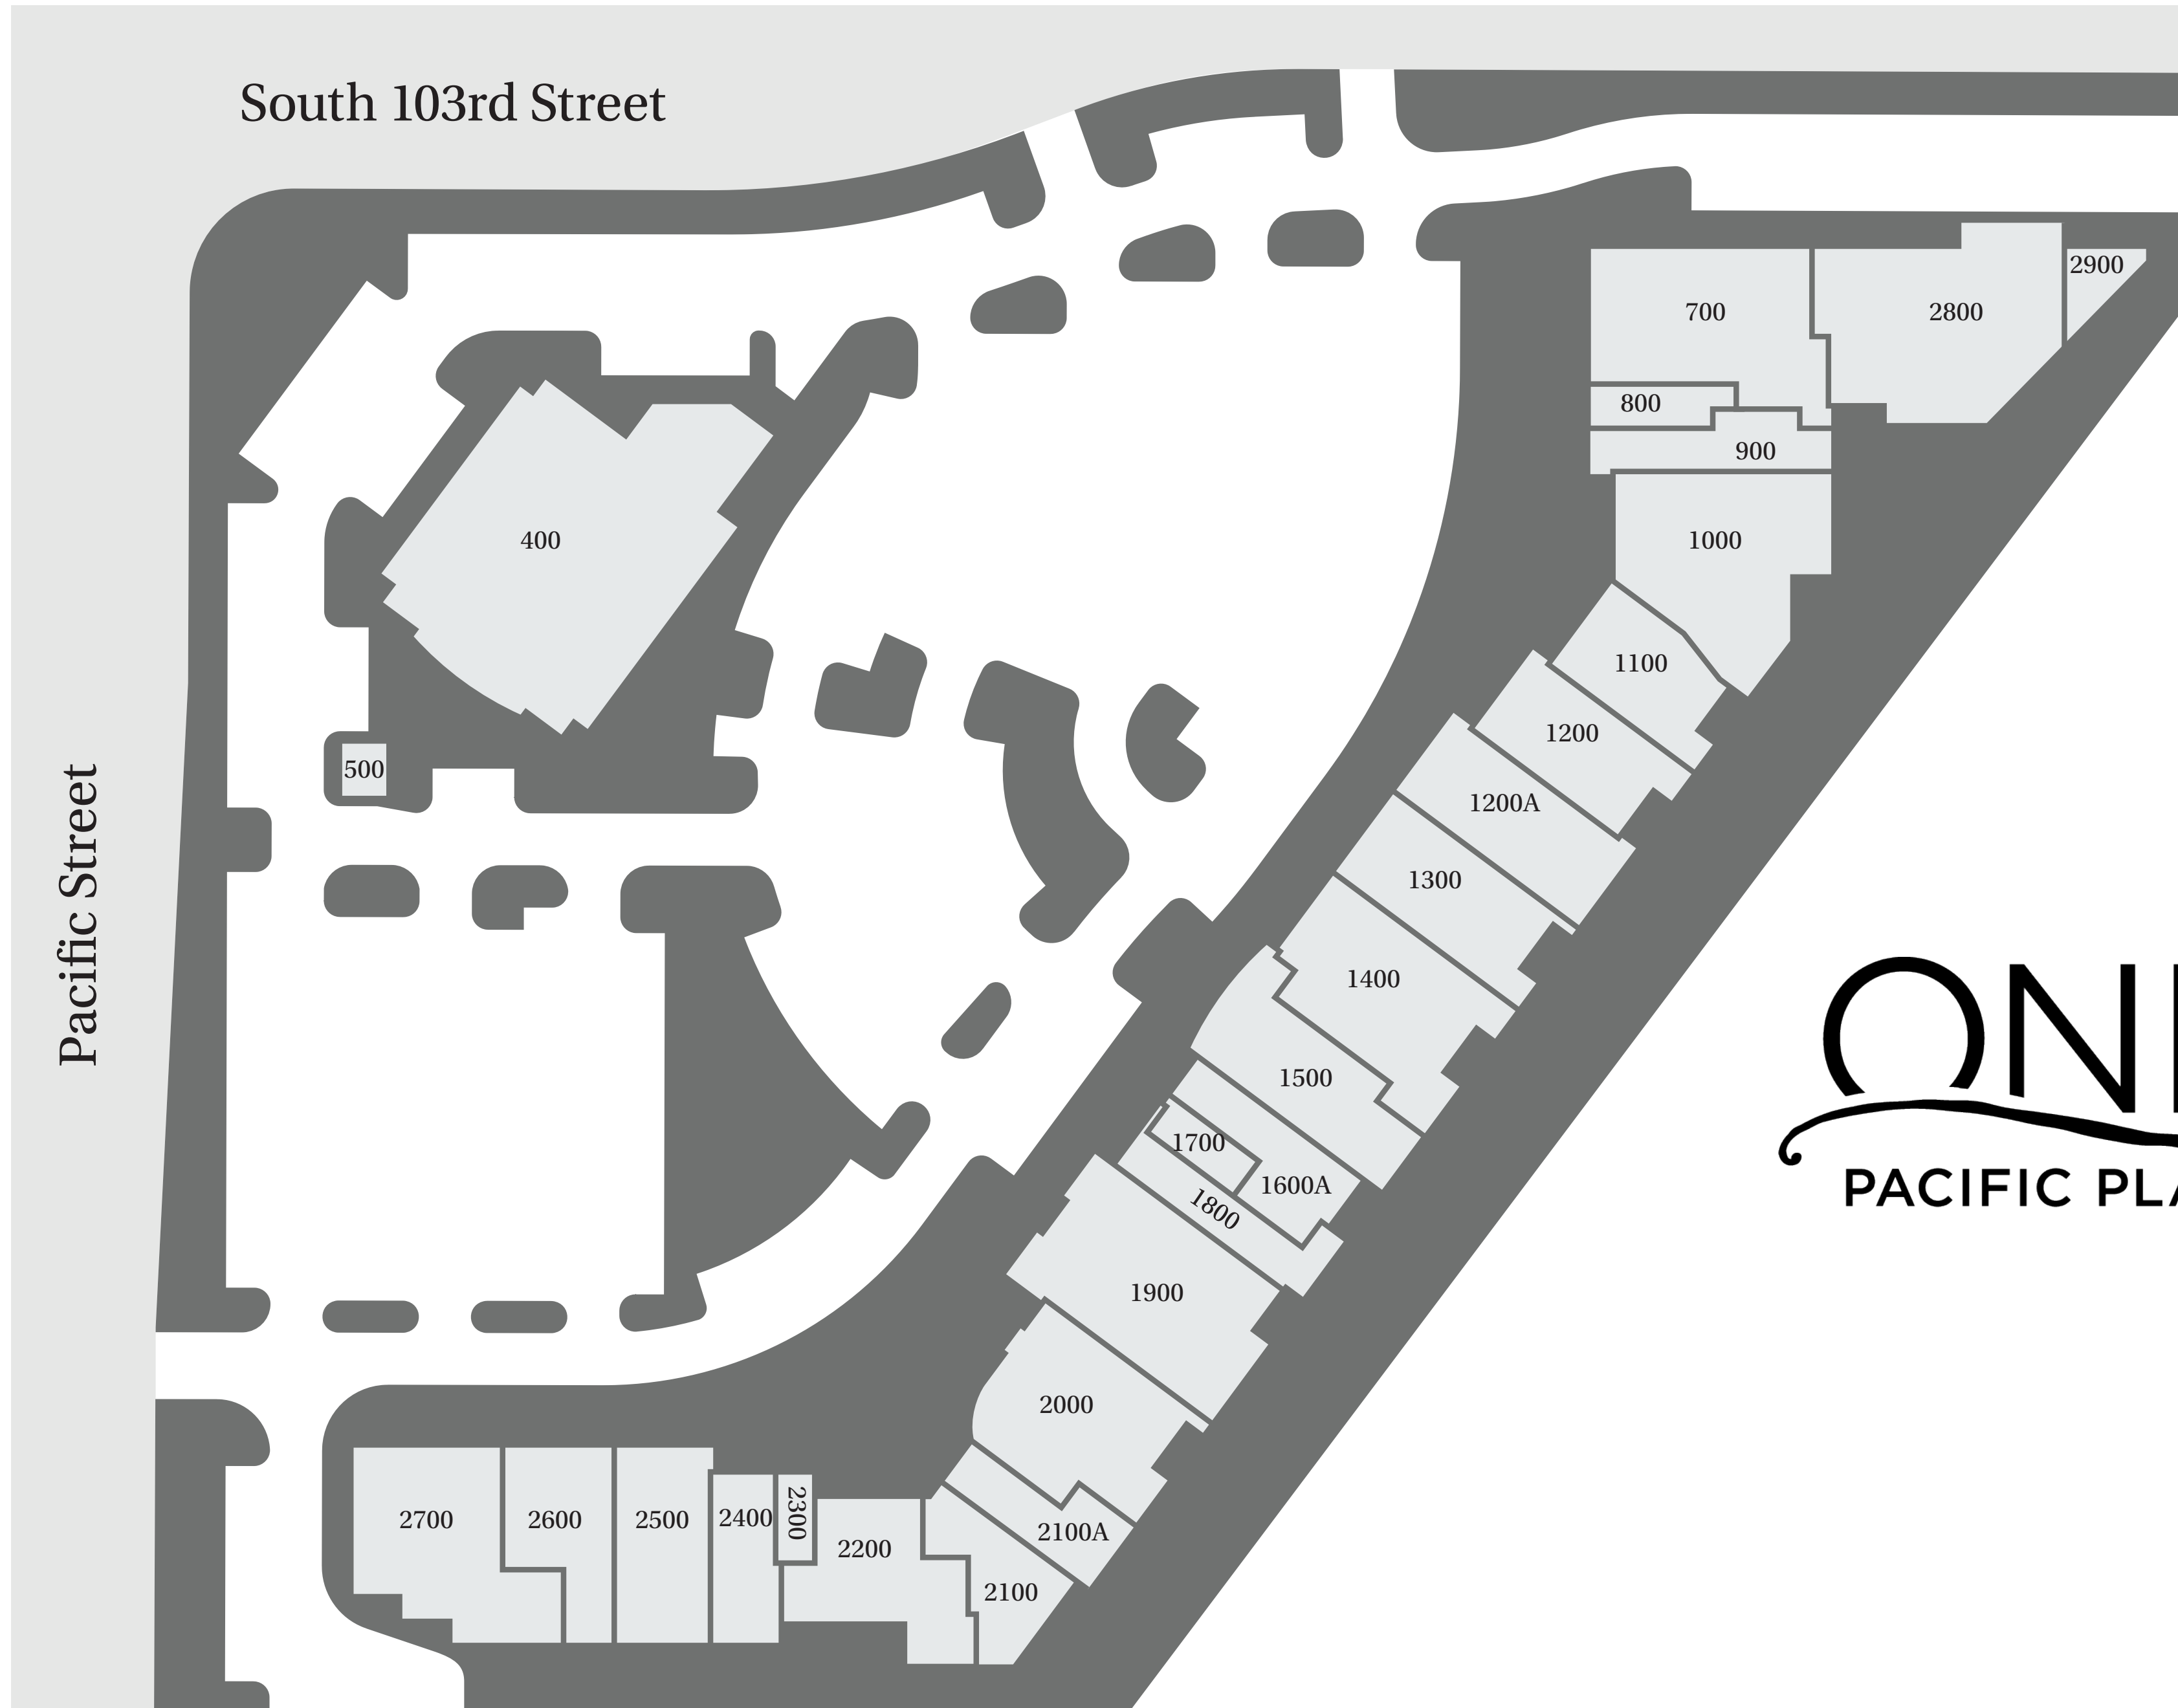

## APPAREL

- 2200 Chico's
- 1000 Eddie Bauer
- 2000 J.H. & Sons
- 1400 Talbots

## HEALTH & BEAUTY

- 1100 Bath & Body Works
- 2100 Dentistry for Health
- 2400 Five Salon - Aveda
- 1300 Hands & Stone
- 1200A M.Vince Nail Spa
- 1500 Modern Vision Solutions
- 2600 Power Life

## SPECIALTY

- 1200 Club Champion
- 2500 Ideal Image
- 900 PLNK
- 1900 Sur La Table
- 400 Trader Joe's