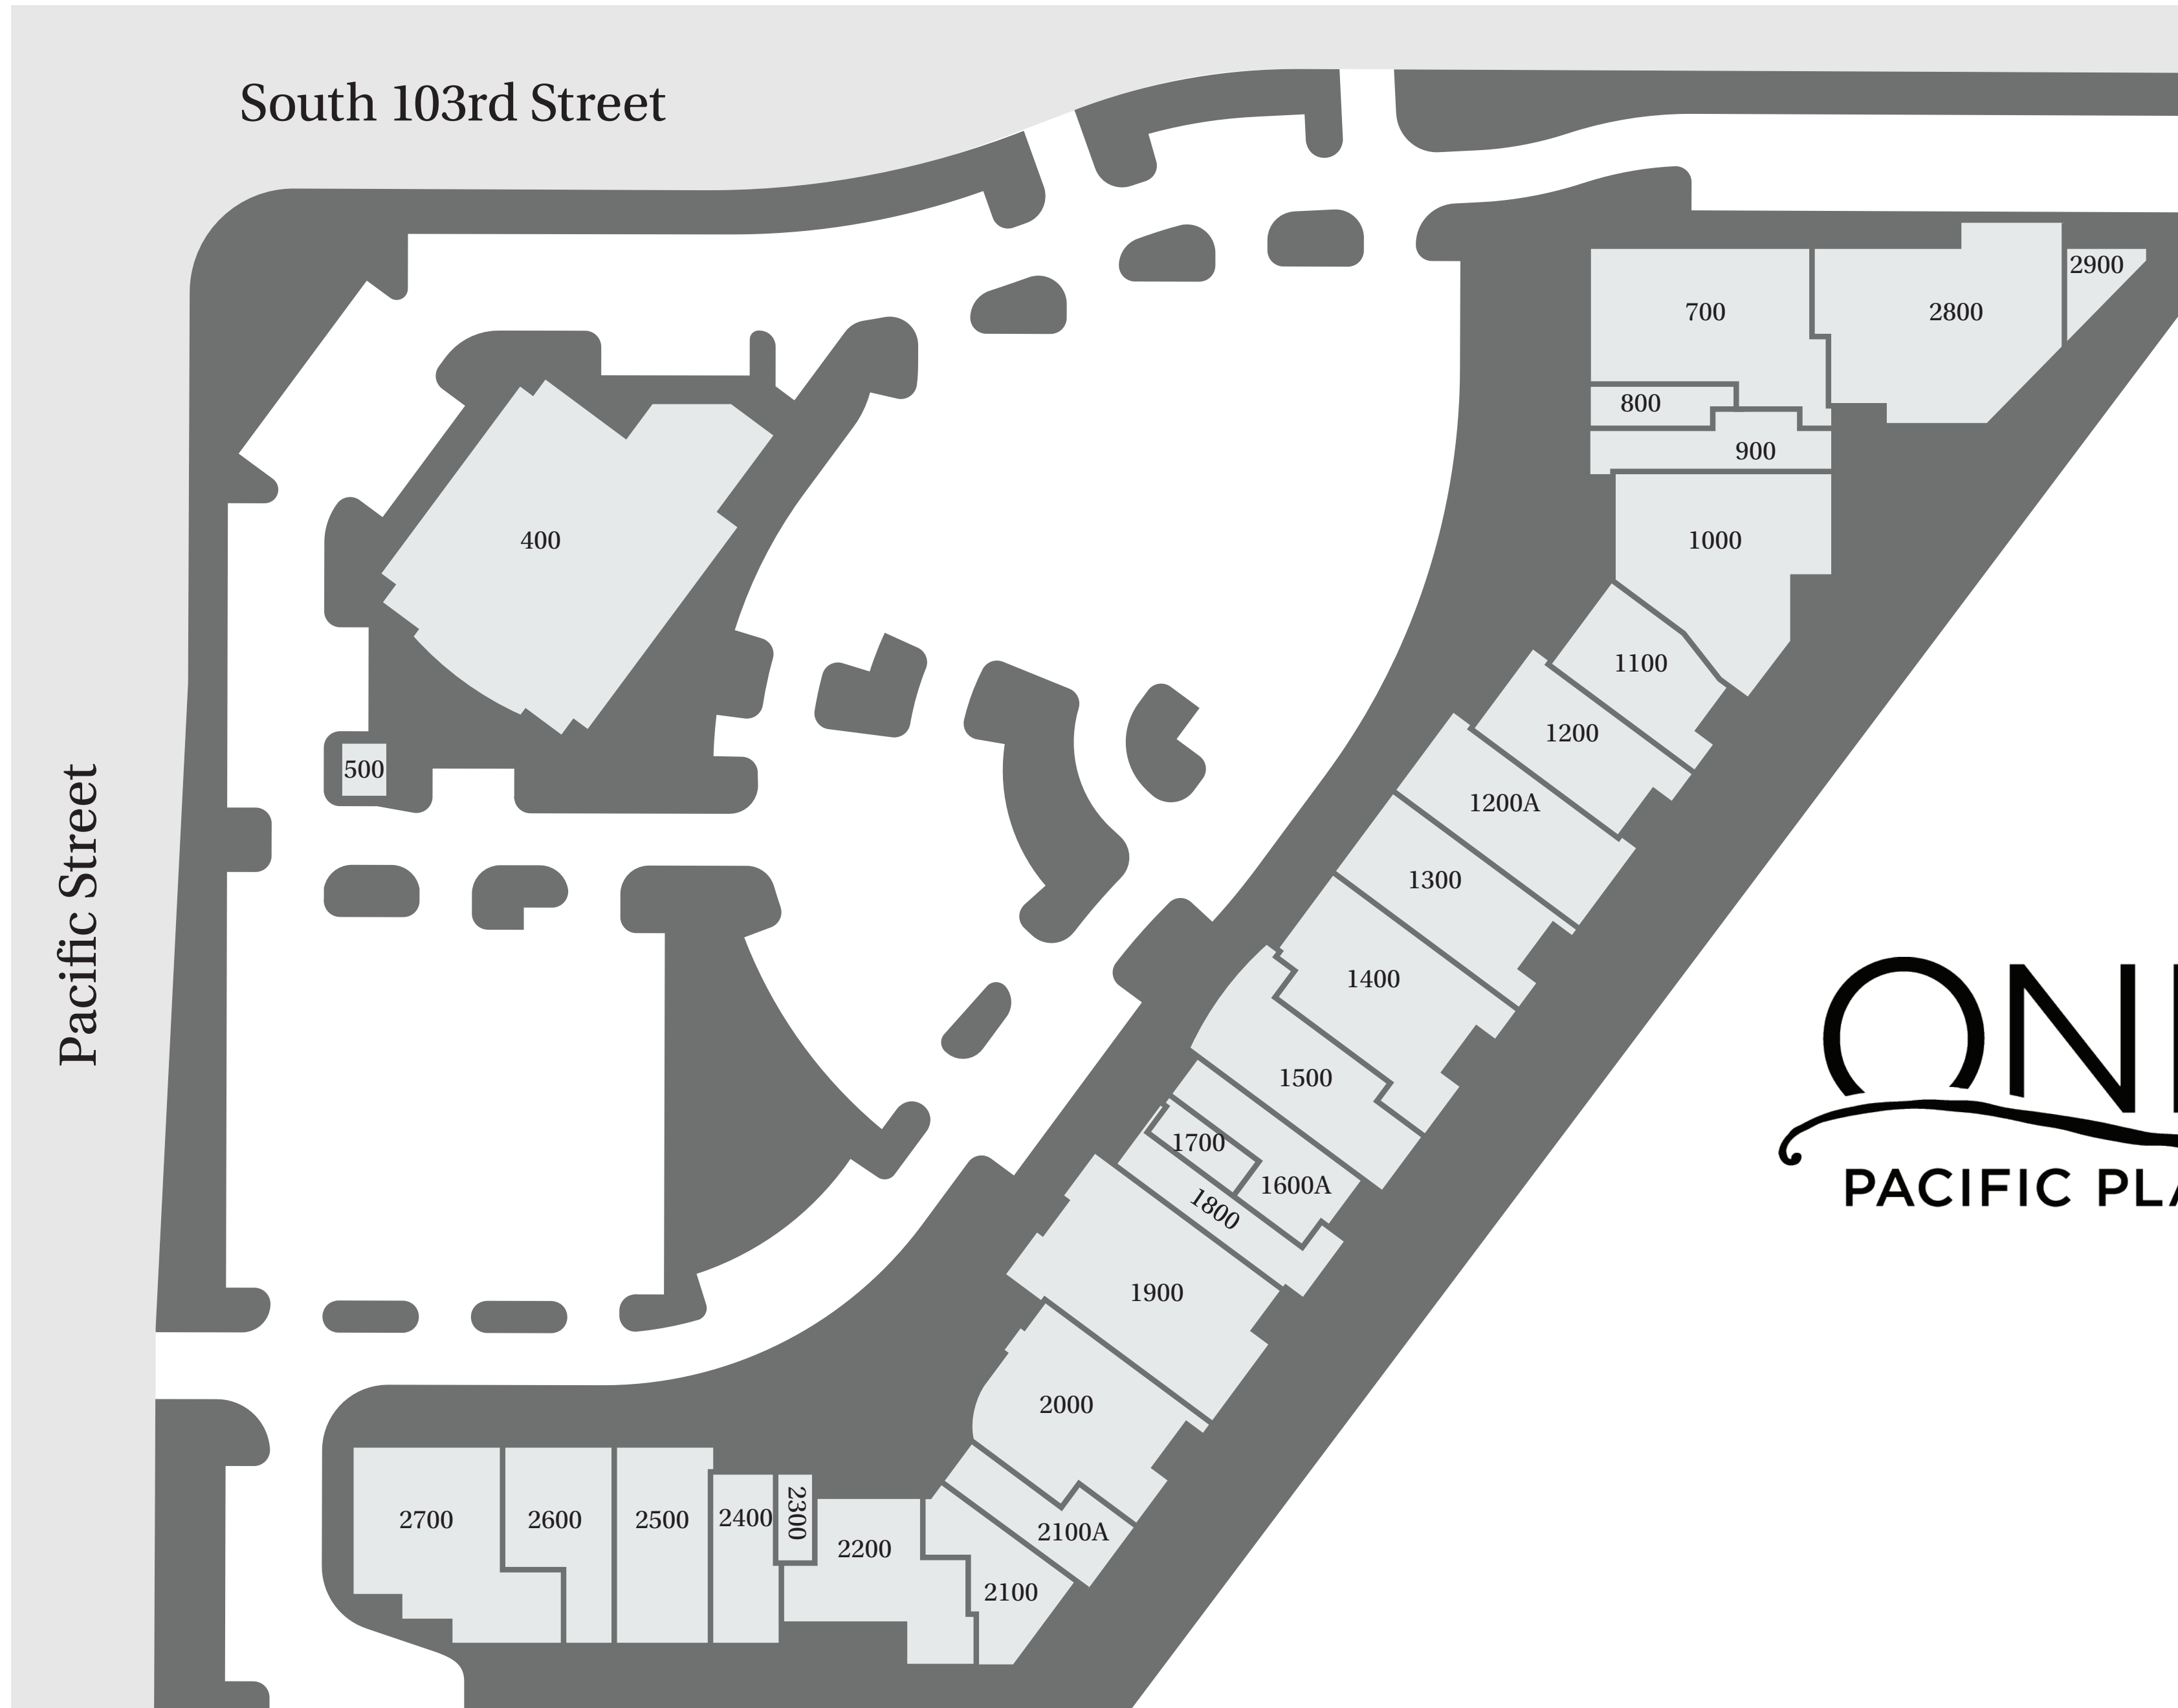

DIRECTORY

APPAREL

- 2200 Chico's
- 1000 Eddie Bauer
- 2000 J.H. & Sons
- 1400 Talbots

RESTAURANTS & FOOD

- 2700 Ollie & Hobbes
- 1600A Nothing Bundt Cake
- 1800 Pokéworks
- 500 Zen Coffee Co.
- 2800 WheatFields
- 800 Cafe Botanica

HEALTH & BEAUTY

- 1100 Bath & Body Works
- 2100 Dentistry for Health
- 2400 Five Salon - Aveda
- 1300 Hands & Stone
- 1200A M.Vince Nail Spa
- 1500 Modern Vision Solutions
- 2600 Power Life

SPECIALTY

- 1200 Club Champion
- 2500 Ideal Image
- 900 PLNK
- 1900 Sur La Table
- 400 Trader Joe's
- 2300 Results Mortgage